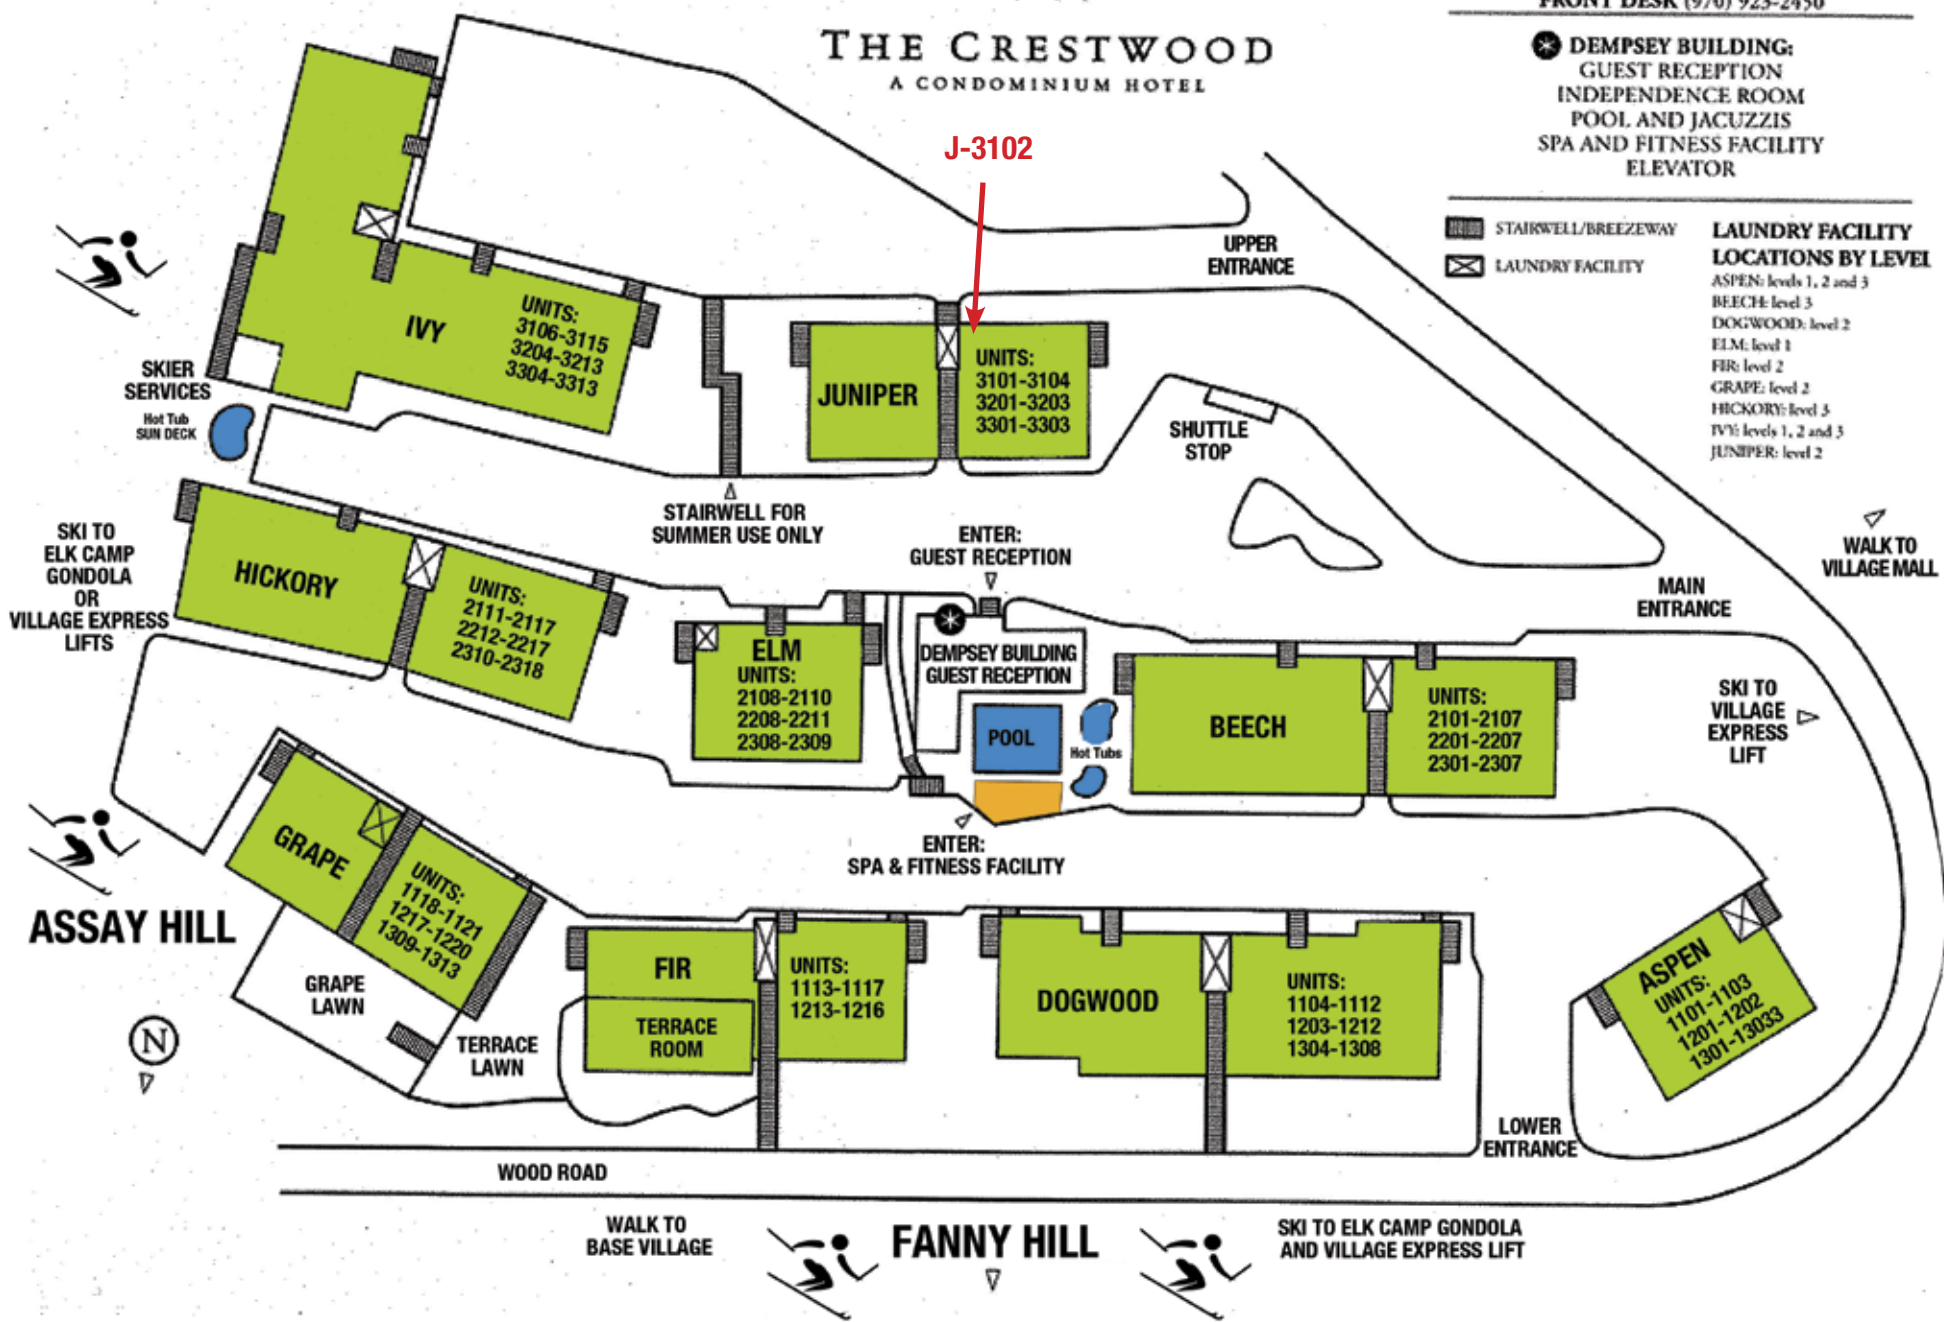

# THE CRESTWOOD

A CONDOMINIUM HOTEL

FRONT DESK (970) 923-2450

**DEMPSEY BUILDING:**  
GUEST RECEPTION  
INDEPENDENCE ROOM  
POOL AND JACUZZIS  
SPA AND FITNESS FACILITY  
ELEVATOR

STAIRWELL/BREEZEWAY

LAUNDRY FACILITY

### LAUNDRY FACILITY LOCATIONS BY LEVEL

ASPEN: levels 1, 2 and 3  
BEECH: level 3  
DOGWOOD: level 2  
ELM: level 1  
FIR: level 2  
GRAPE: level 2  
HICKORY: level 3  
IVY: levels 1, 2 and 3  
JUNIPER: level 2

J-3102

WALK TO  
BASE VILLAGE

FANNY HILL

SKI TO ELK CAMP GONDOLA  
AND VILLAGE EXPRESS LIFT