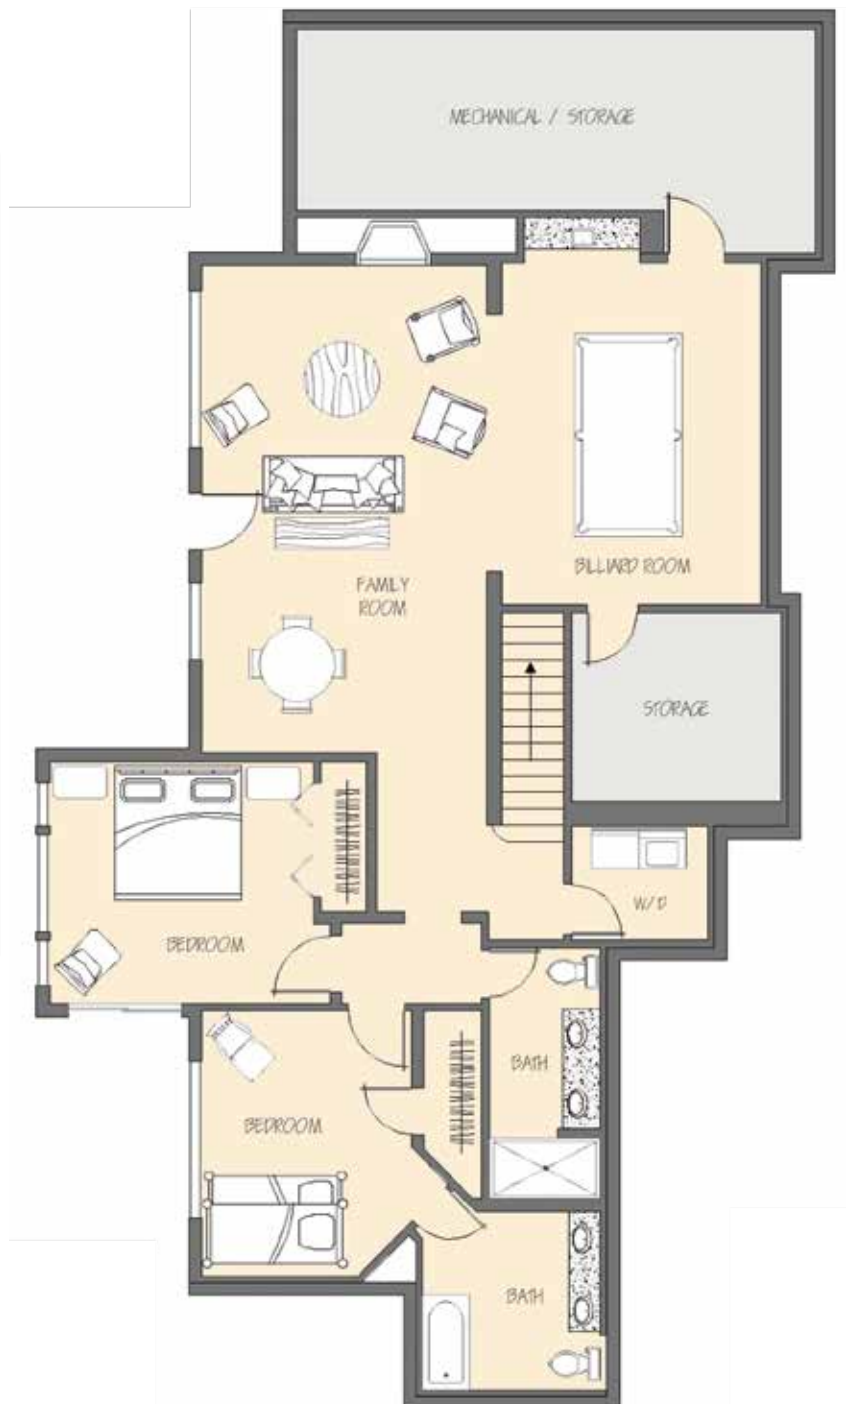

Main Level: 2490 sq ft

1194 Faraway Road

4916 total sq ft

Garage: 566 sq ft

Upper Level: 630 sq ft

Floorplans by True Dimensions

Lower Level: 1796 sq ft