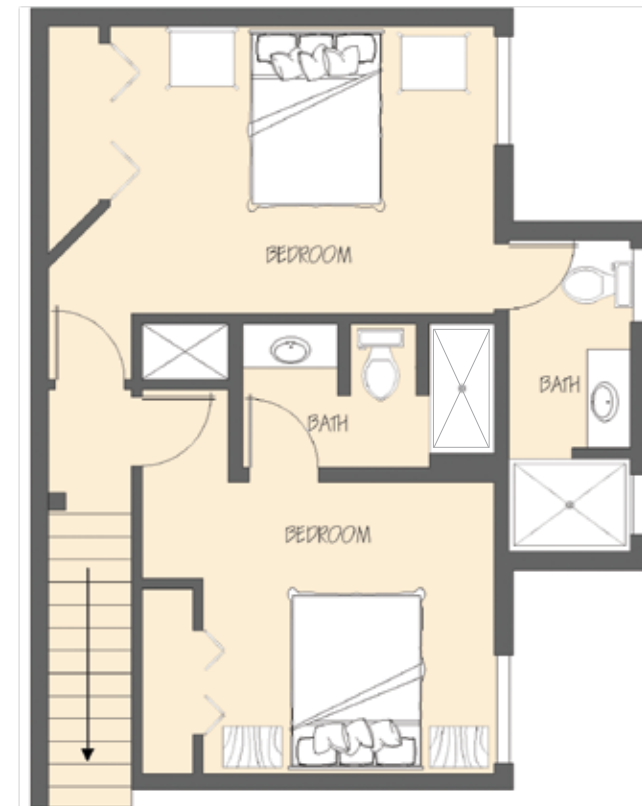

Main Level: 2490 sq ft

1194 Faraway Road

4916 total sq ft

Garage: 566 sq ft

Upper Level: 630 sq ft

Floorplans by True Dimensions

Lower Level: 1796 sq ft