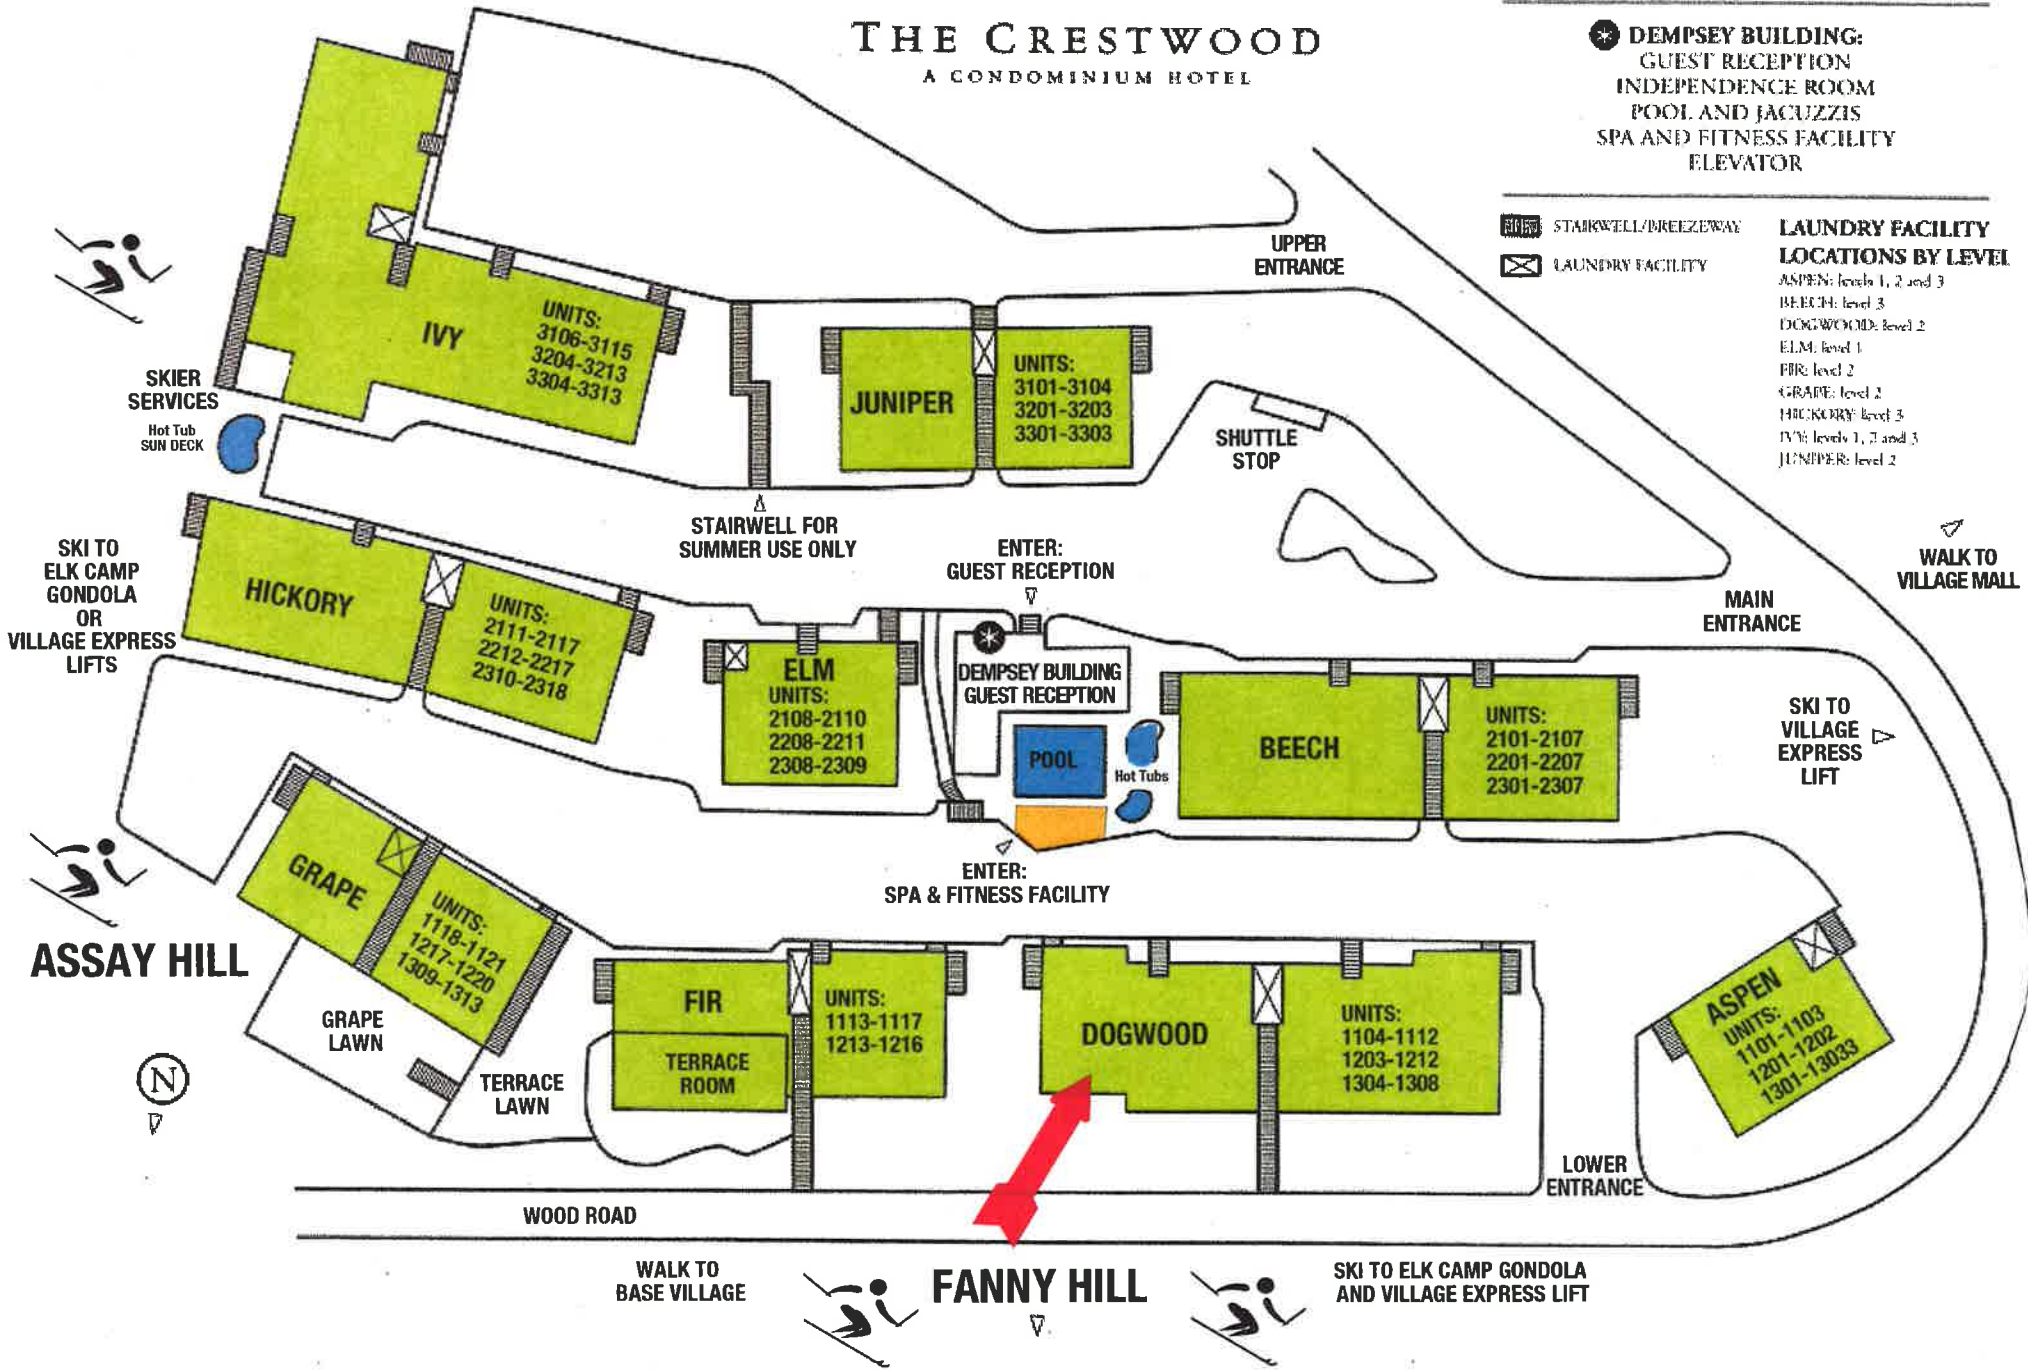

### LAUNDRY FACILITY LOCATIONS BY LEVEL

- ASPEN: levels 1, 2 and 3
- BEECH: level 3
- DOGWOOD: level 2
- ELM: level 1
- FIR: level 2
- GRAPE: level 2
- HICKORY: level 3
- IVY: levels 1, 2 and 3
- JUNIPER: level 2

UPPER ENTRANCE

SHUTTLE STOP

STAIRWELL FOR SUMMER USE ONLY

ENTER: GUEST RECEPTION

MAIN ENTRANCE

DEMPSEY BUILDING GUEST RECEPTION

SKI TO VILLAGE EXPRESS LIFT

ENTER: SPA & FITNESS FACILITY

SKI TO ELK CAMP GONDOLA OR VILLAGE EXPRESS LIFTS

ASSAY HILL

WOOD ROAD

LOWER ENTRANCE

WALK TO BASE VILLAGE

FANNY HILL

SKI TO ELK CAMP GONDOLA AND VILLAGE EXPRESS LIFT

SKI SERVICES

Hot Tub  
SUN DECK

HICKORY

UNITS:  
2111-2117  
2212-2217  
2310-2318

ELM  
UNITS:  
2108-2110  
2208-2211  
2308-2309

BEECH

UNITS:  
2101-2107  
2201-2207  
2301-2307

GRAPE

UNITS:  
1118-1121  
1217-1220  
1309-1313